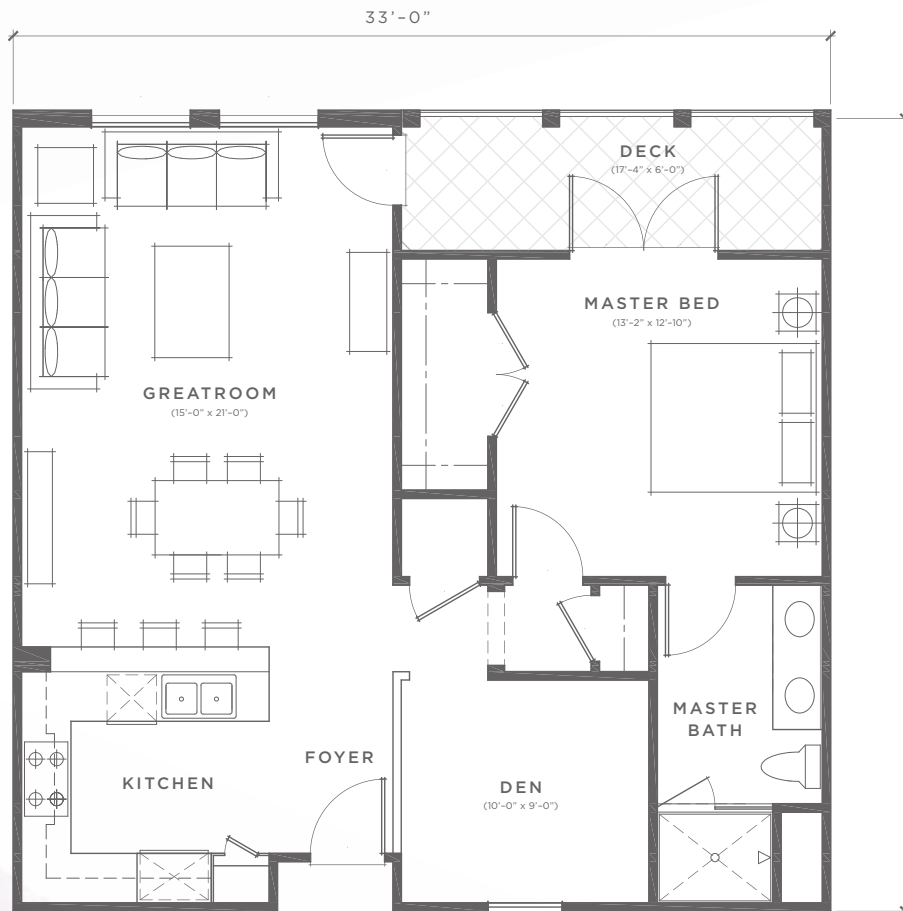

RESIDENCES

MISSION VIEW

31 finely designed one, two and three bedroom condo suites with elegant and functional living spaces along with 4 spacious live/work units.

Many units featuring dens, laundry and open foyers. Gourmet-style kitchens blend effortlessly into comfortable living and dining areas. Private decks reveal views of picturesque San Gabriel Hills.

1 BEDROOM

Sample Floor Plan / 1

One Bedroom, One Bath
954 Total Square Feet*

** All square footages are approximate*

109 S. Alanmay Avenue San Gabriel, California 91776

call 310-274-9898

email info@missionviewsg.com